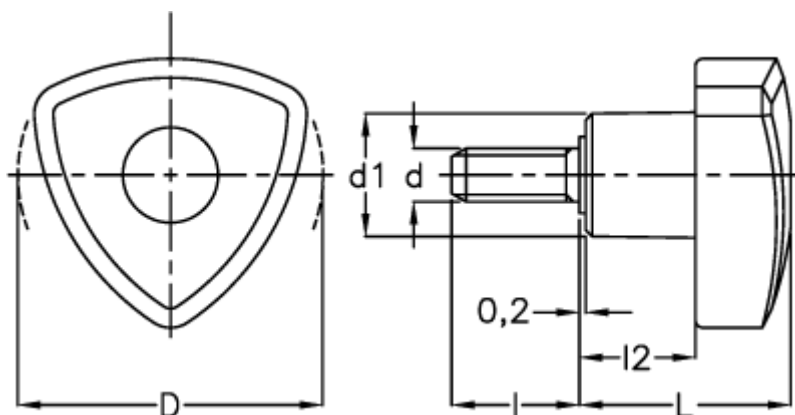

# Data Sheet

Article number: 2302084243

Description: E+G Lock knob  
VTR.60 p-M10x50

## Measures

d	=	60
d1	=	22
d 6g	=	M10
l	=	50
L	=	41
l2	=	22